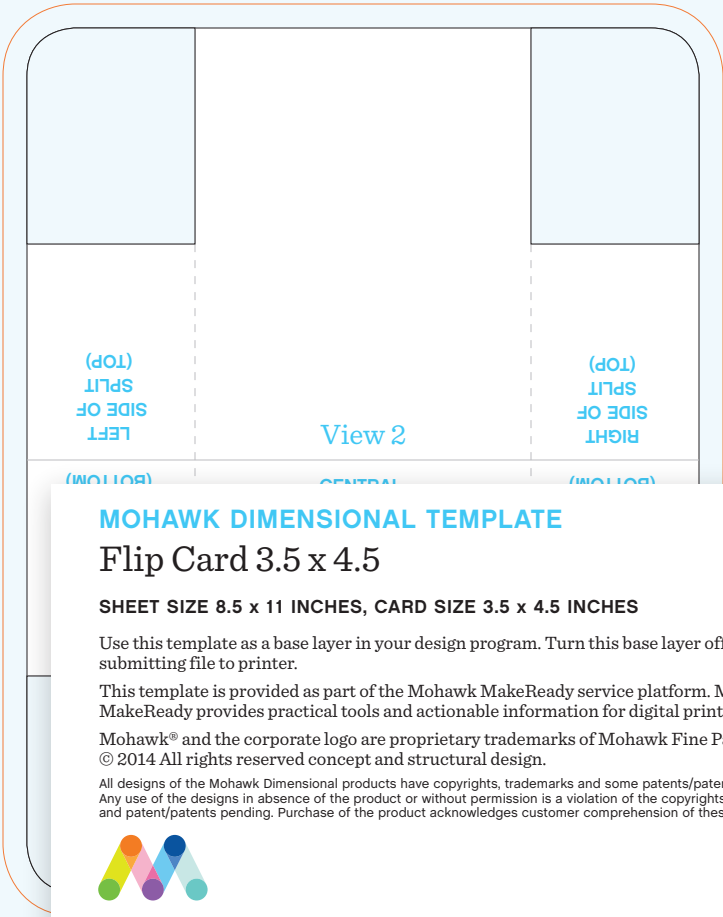

MOHAWK DIMENSIONAL TEMPLATE

Flip Card 3.5 x 4.5

SHEET SIZE 8.5 x 11 INCHES, CARD SIZE 3.5 x 4.5 INCHES

Use this template as a base layer in your design program. Turn this base layer off when submitting file to printer.

This template is provided as part of the Mohawk MakeReady service platform. Mohawk MakeReady provides practical tools and actionable information for digital printers.

Mohawk® and the corporate logo are proprietary trademarks of Mohawk Fine Papers Inc. © 2014 All rights reserved concept and structural design.

mohawk

mohawkconnects.com